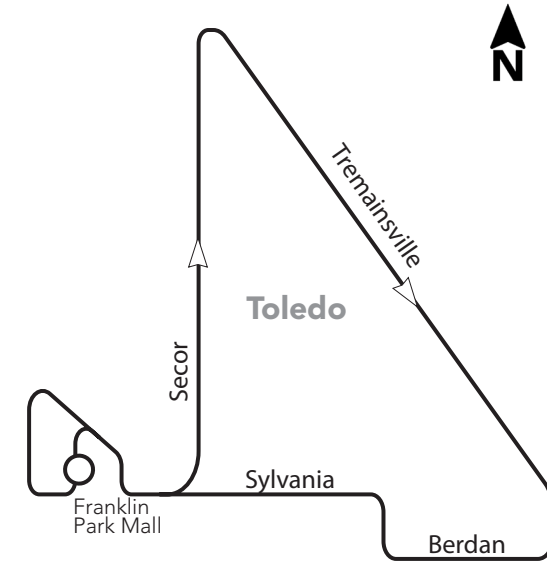

52 Secor/Tremainsville/Sylvania Ave. Loop

Additional bus stops are available between the timepoints.

  Route 52 & Timepoint

schematic map not to scale *Effective June 30, 2024*

TARTA Flex

What is it?

TARTA Flex is an on-demand service designed to connect suburban and rural areas with TARTA's fixed-line service in Toledo. Customers can book a ride 30-to-60 minutes in advance, or schedule a trip the day before.

Southwest Zone: Eugene Kranz Toledo Express Airport; Maumee; Monclova Township; Springfield Township; Waterville, Whitehouse.

Rossford/Oregon Zone: All points in Rossford and Oregon.

Please note: The Hollywood Casino is only available for TARPS eligible and 65+ riders.

52

Bus Route Timetable and Map

52 Secor/ Tremainsville

Effective June 30, 2024
A partir del 30 de junio del 2024

52 Monday-Friday

Franklin Park Mall	Tremainsville/Alexis	Tremainsville/Sylvania	Franklin Park Mall	Continues IB as
1	2	3	1	
6:30	6:47	6:55	7:10	2
7:30	7:47	7:55	8:10	2
8:30	8:47	8:55	9:10	2
9:30	9:47	9:55	10:10	2
10:30	10:47	10:55	11:10	2
11:30	11:47	11:55	12:10	2
12:30	12:47	12:55	1:10	2
1:30	1:47	1:55	2:10	–
2:30	2:47	2:55	3:10	2
3:30	3:47	3:55	4:10	2
4:30	4:47	4:55	5:10	–
5:30	5:47	5:55	6:10	2
6:30	6:47	6:55	7:10	2
7:30	7:47	7:55	8:10	2
8:30	8:47	8:55	9:10	2
9:30	9:47	9:55	10:10	–