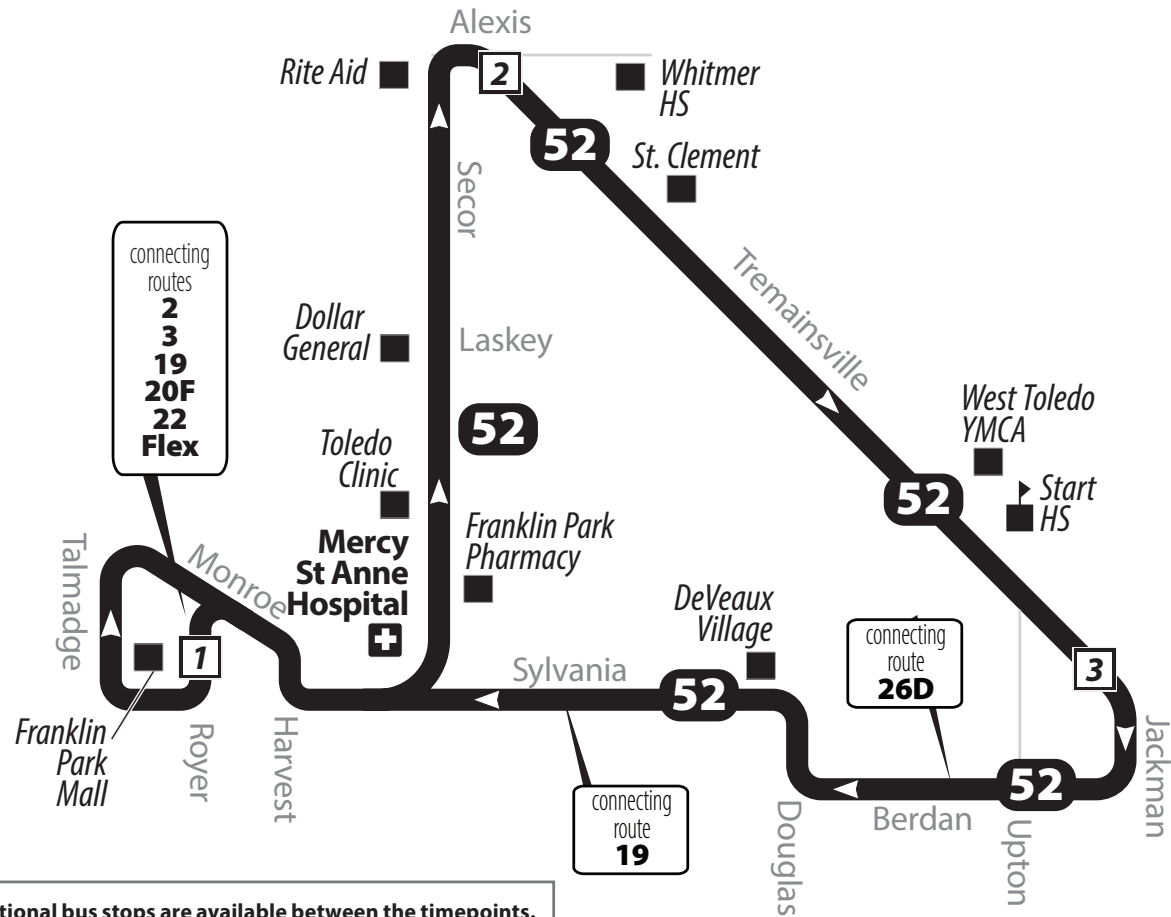

52 Secor/Tremainsville/Sylvania Ave. Loop

Additional bus stops are available between the timepoints.

  Route 52 & Timepoint

schematic map not to scale *Effective June 30, 2024*

TARTA Flex

What is it?

TARTA Flex is an on-demand service designed to connect suburban and rural areas with TARTA's fixed-line service in Toledo. Customers can book a ride 30-to-60 minutes in advance, or schedule a trip the day before.

Southwest Zone: Eugene Kranz Toledo Express Airport; Maumee; Monclova Township; Springfield Township; Waterville, Whitehouse.

Rossford/Oregon Zone: All points in Rossford and Oregon.

Please note: The Hollywood Casino is only available for TARPS eligible and 65+ riders.

52

Bus Route Timetable and Map

52 Secor/ Tremainsville

Effective June 30, 2024
A partir del 30 de junio del 2024

52 Monday-Friday

Franklin Park Mall	Tremainsville/Alexis	Tremainsville/Sylvania	Franklin Park Mall	Continues IB as
1	2	3	1	
6:30	6:47	6:55	7:10	2
7:30	7:47	7:55	8:10	2
8:30	8:47	8:55	9:10	2
9:30	9:47	9:55	10:10	2
10:30	10:47	10:55	11:10	2
11:30	11:47	11:55	12:10	2
12:30	12:47	12:55	1:10	2
1:30	1:47	1:55	2:10	–
2:30	2:47	2:55	3:10	2
3:30	3:47	3:55	4:10	2
4:30	4:47	4:55	5:10	–
5:30	5:47	5:55	6:10	2
6:30	6:47	6:55	7:10	2
7:30	7:47	7:55	8:10	2
8:30	8:47	8:55	9:10	2
9:30	9:47	9:55	10:10	–

Holiday Service = Sunday Service

Holidays

Holidays include: New Year's Day, Memorial Day, Independence Day (July 4), Labor Day, Thanksgiving Day and Christmas Day.

All TARTA routes are available online at TARTA.com.